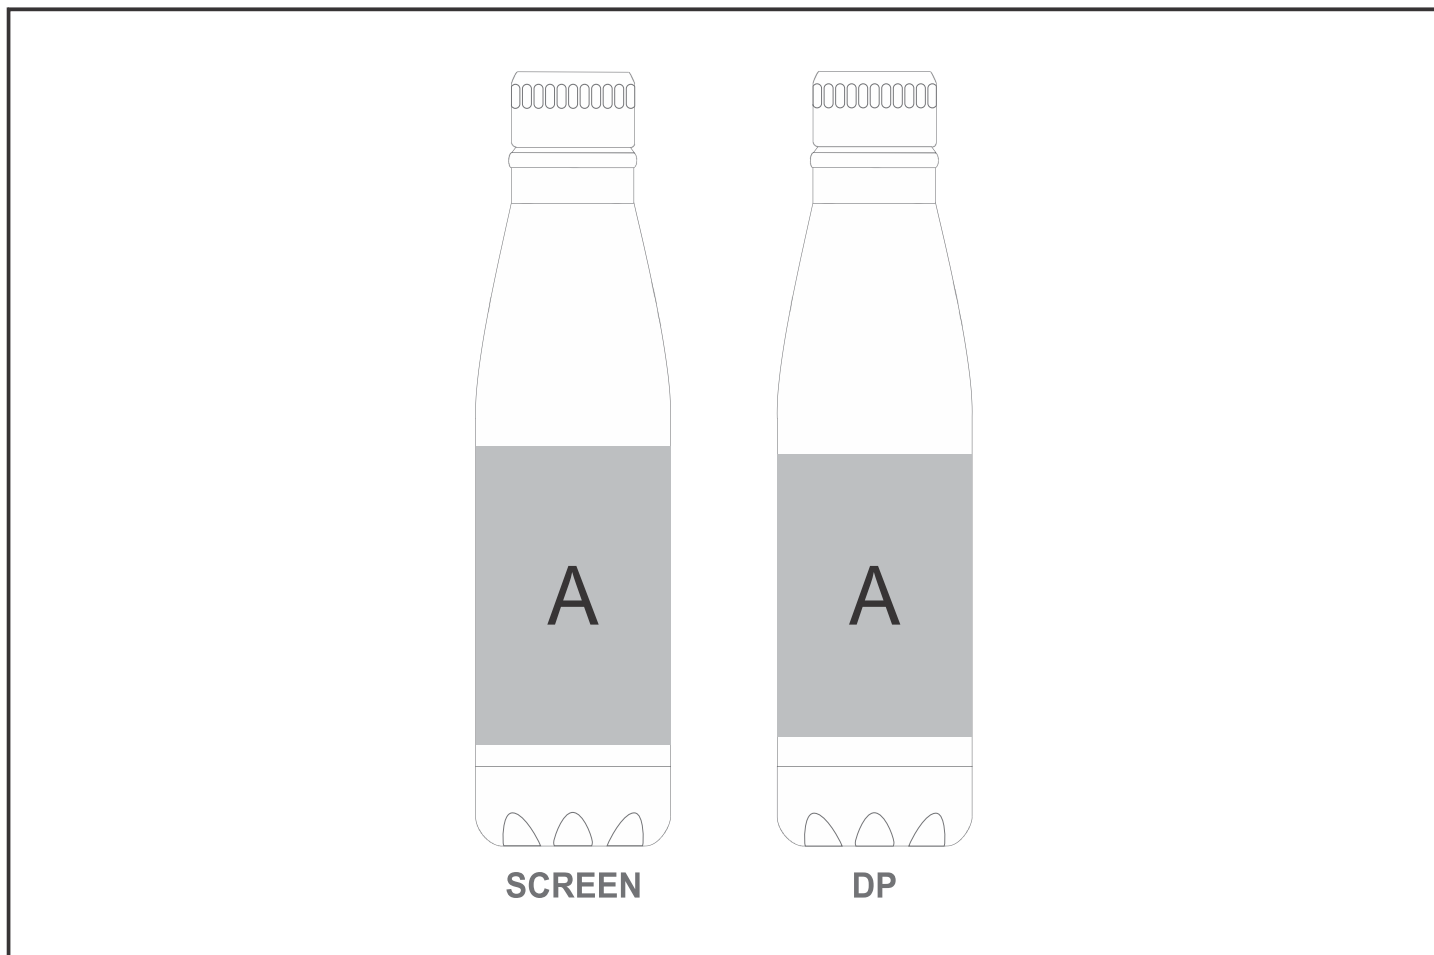

DW-7265

Okiyo Kimi Wheat Straw Water Bottle

Need to know:

- Includes 1-Colour, 1-Position Screen Wrap (setup fee applies)

Branding Options:

Position	Branding Method (Branding Code)	No. of Colours	Dimension
A	Screen Wrap (SW)	1 Colour	200mm wide x 100mm high
A	Digital Print Drinkware (DP-C)	Full Colour	100mm wide x 80mm high
A	Digital Print Drinkware (DP-D)	Full Colour	210mm wide x 95mm high